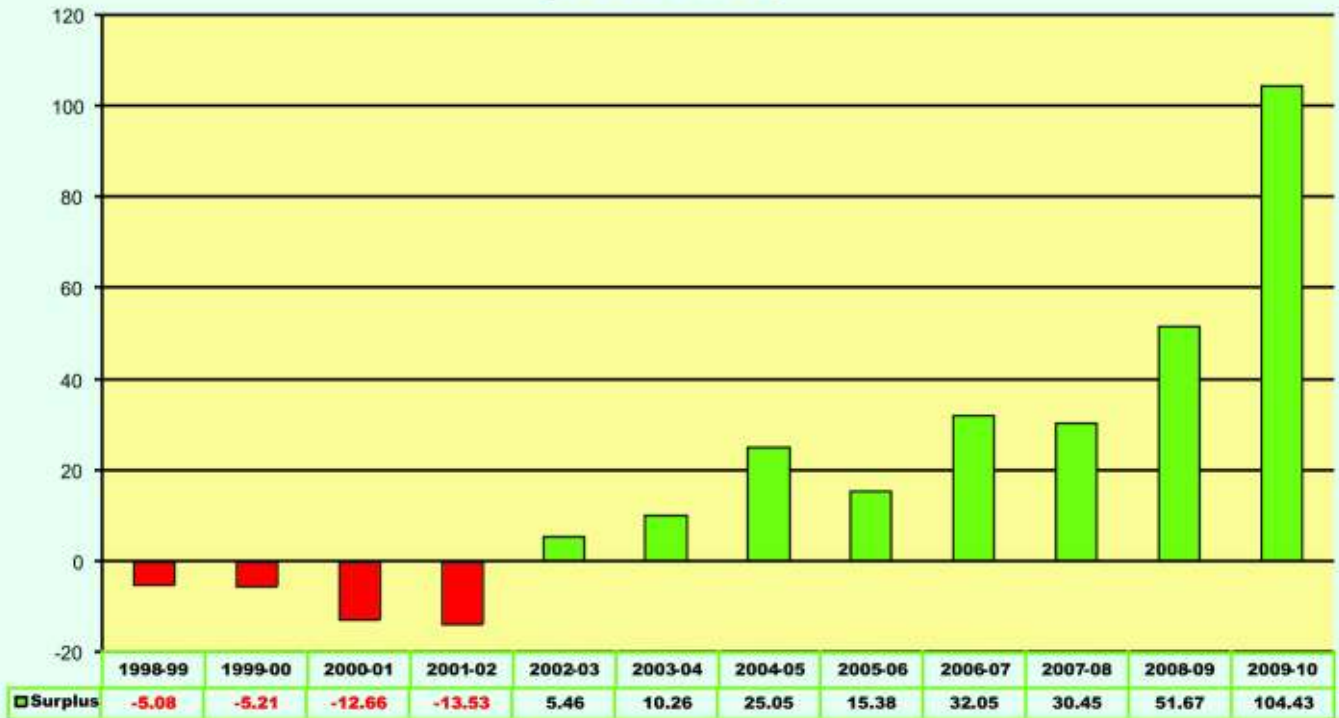

WIRC PERFORMANCE

SURPLUS

In Lakhs