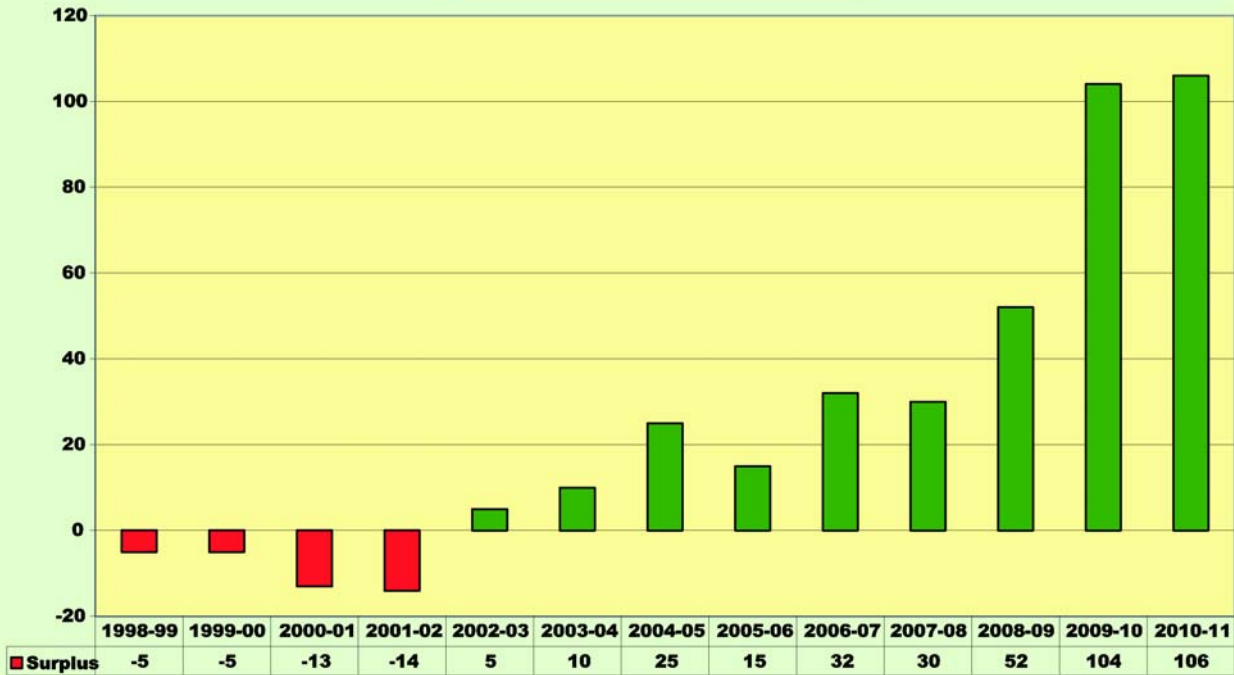

## WIRC PERFORMANCE

### SURPLUS (in lakhs)